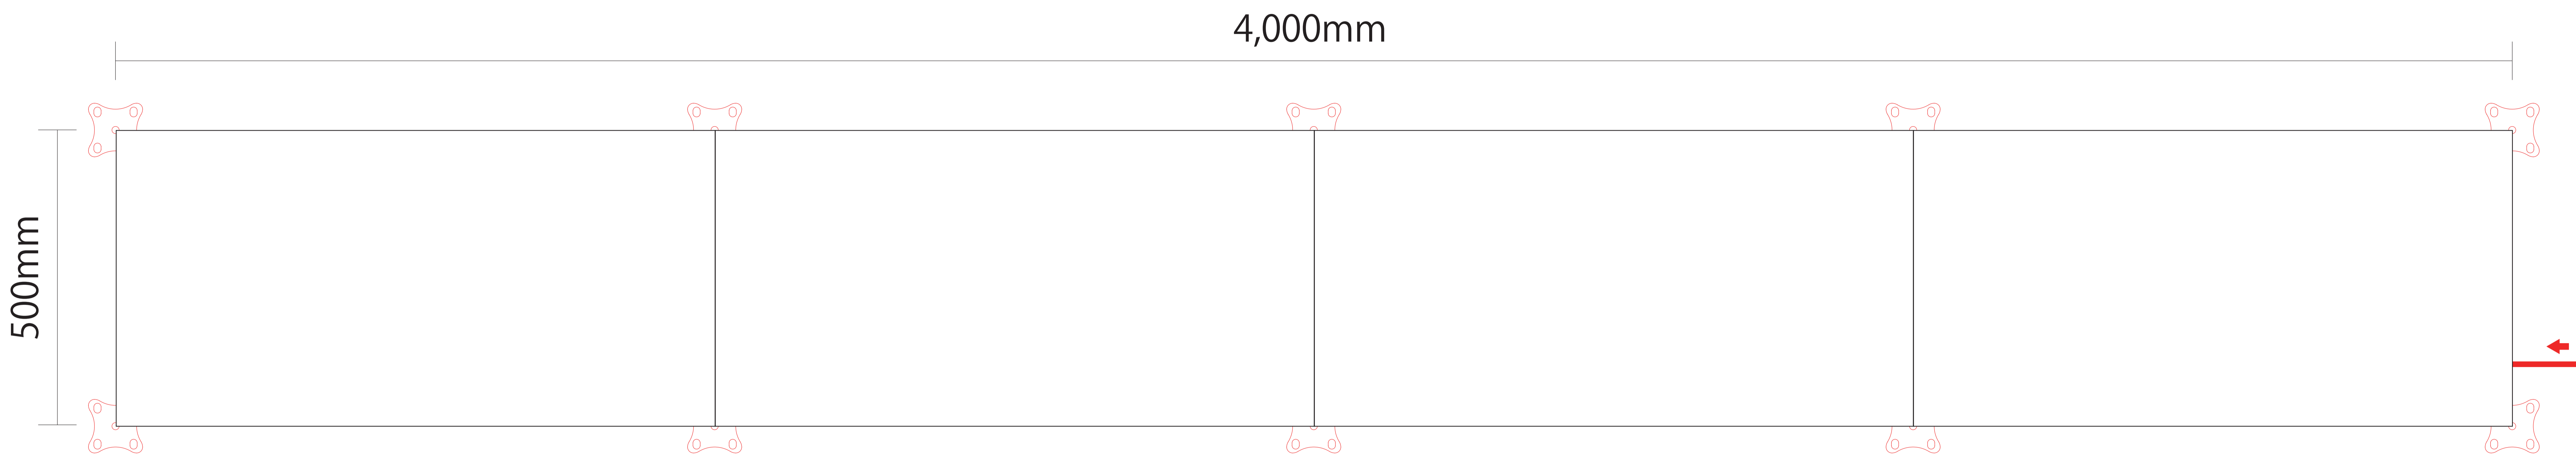

BACK

MARK	REASONABLE REVISIONS	REV. DATE	SIGN
①	FIRST ISSUE	-	-
②	-	-	-
③	-	-	-

— AC Cable
— DATA Cable

	4 X 1			WEIGHT	84kg	1	
NO	DESCRIPTION			MAT'L	COLOR	Q'TY	REMARKS
	DESIGNED	CHECKED	APPROVED	THIRD ANGLE PROJECTION	SCALE: 1/1	DATE : -	
	-				UNIT: A3	PAGE : /	
ISUNG CO., LTD.				MODEL :	AOM39101		BOM NO : -

FRONT

MARK	REASONABLE REVISIONS	REV. DATE	SIGN
△	FIRST ISSUE	-	-
△	-	-	-
△	-	-	-

 AC Cable

 DATA Cable

	4 X 1			WEIGHT	84kg	1	
NO	DESCRIPTION			MAT'L	COLOR	Q'TY	REMARKS
	DESIGNED	CHECKED	APPROVED	THIRD ANGLE PROJECTION	SCALE: 1/1		DATE : -
-					UNIT: A3		 PAGE : /
ISUNG CO., LTD.				MODEL :	AOM39101		BOM NO : -