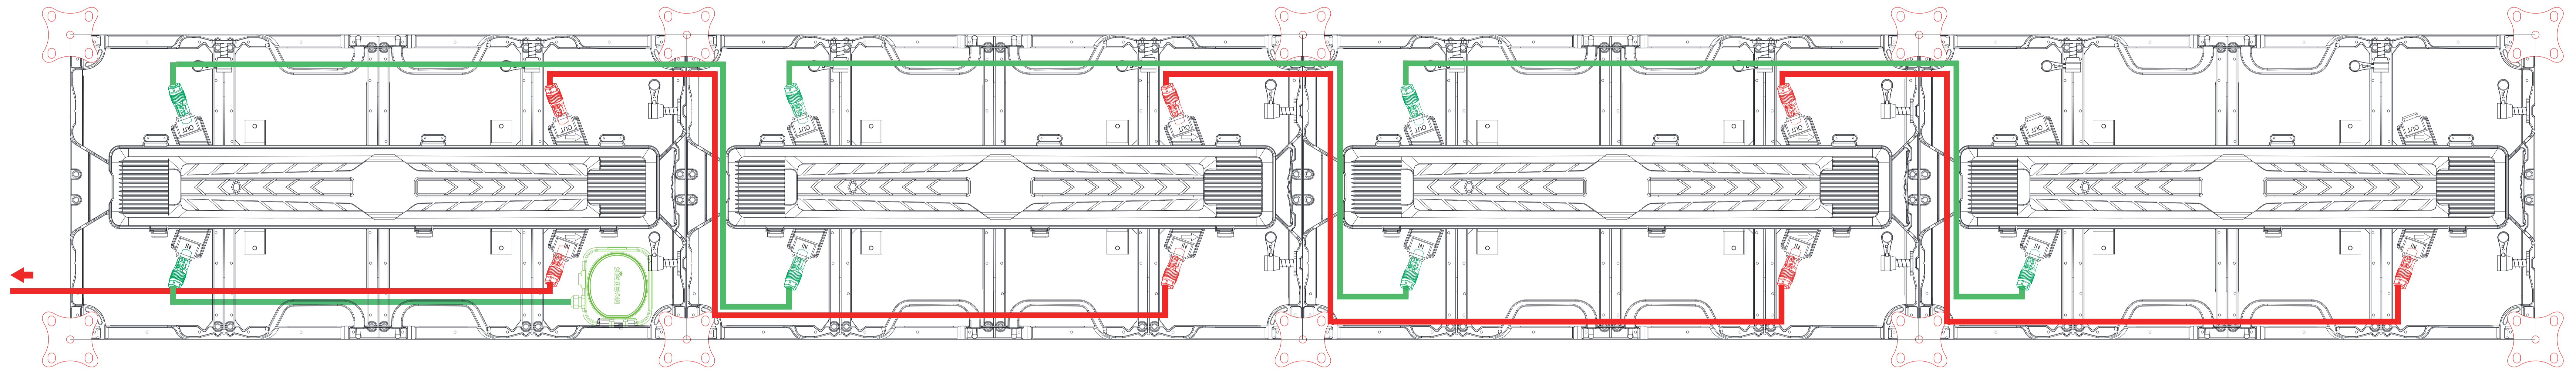

BACK

MARK	REASONABLE REVISIONS	REV. DATE	SIGN
①	FIRST ISSUE	-	-
②	-	-	-
③	-	-	-

— AC Cable
— DATA Cable

	4 X 1			WEIGHT	84kg	1	
NO	DESCRIPTION			MAT'L	COLOR	Q'TY	REMARKS
	DESIGNED	CHECKED	APPROVED	THIRD ANGLE PROJECTION	SCALE: 1/1	DATE : -	
	-				UNIT: A3	PAGE : /	
ISUNG CO., LTD.				MODEL :	AOM39101		BOM NO : -

FRONT

MARK	REASONABLE REVISIONS	REV. DATE	SIGN
△	FIRST ISSUE	-	-
△	-	-	-
△	-	-	-

 AC Cable

 DATA Cable

	4 X 1			WEIGHT	84kg	1	
NO	DESCRIPTION			MAT'L	COLOR	Q'TY	REMARKS
	DESIGNED	CHECKED	APPROVED	THIRD ANGLE PROJECTION	SCALE: 1/1		DATE : -
-					UNIT: A3		 PAGE : /
ISUNG CO., LTD.				MODEL :	AOM39101		BOM NO : -