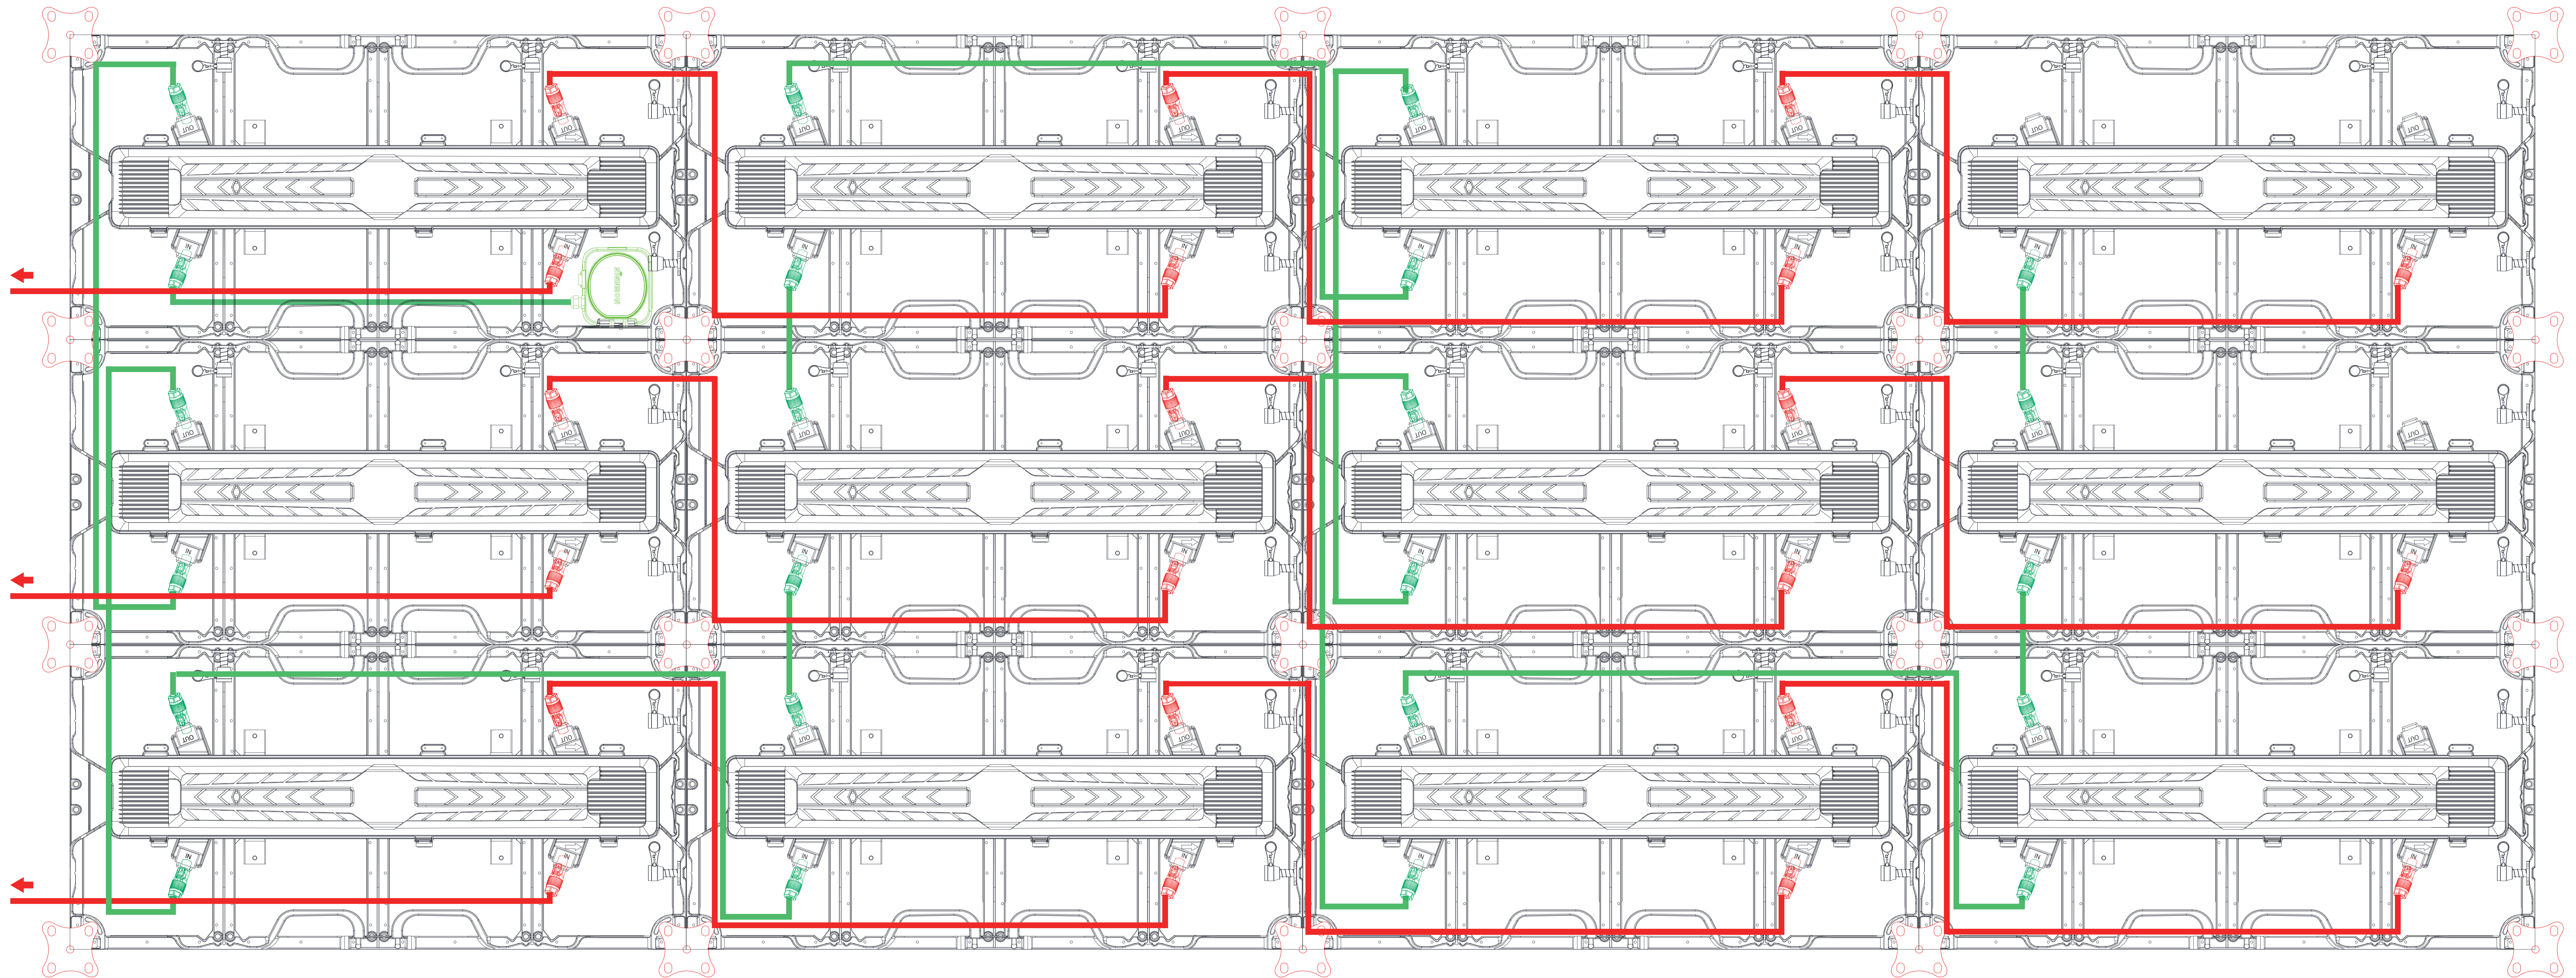

BACK

MARK	REASONABLE REVISIONS	REV. DATE	SIGN
△1	FIRST ISSUE	-	-
△2	-	-	-
△3	-	-	-

— AC Cable
— DATA Cable

4 X 3			WEIGHT	84kg	1		
NO	DESCRIPTION		MAT'L	COLOR	Q'TY	REMARKS	
	DESIGNED	CHECKED	APPROVED	THIRD ANGLE PROJECTION	SCALE: 1/1	DATE : -	
-					UNIT: A3	PAGE : /	
ISUNG CO., LTD.			MODEL :	AOM39101		BOM NO : -	

FRONT

MARK	REASONABLE REVISIONS	REV. DATE	SIGN
△	FIRST ISSUE	-	-
△	-	-	-
△	-	-	-

4,000mm

1500mm

AC Cable

DATA Cable

	4 X 3			WEIGHT	84kg	1	
NO	DESCRIPTION			MAT'L	COLOR	Q'TY	REMARKS
	DESIGNED	CHECKED	APPROVED	THIRD ANGLE PROJECTION	SCALE: 1/1	DATE : -	
	-				UNIT: A3	PAGE : /	
ISUNG CO., LTD.				MODEL :	AOM39101		BOM NO : -