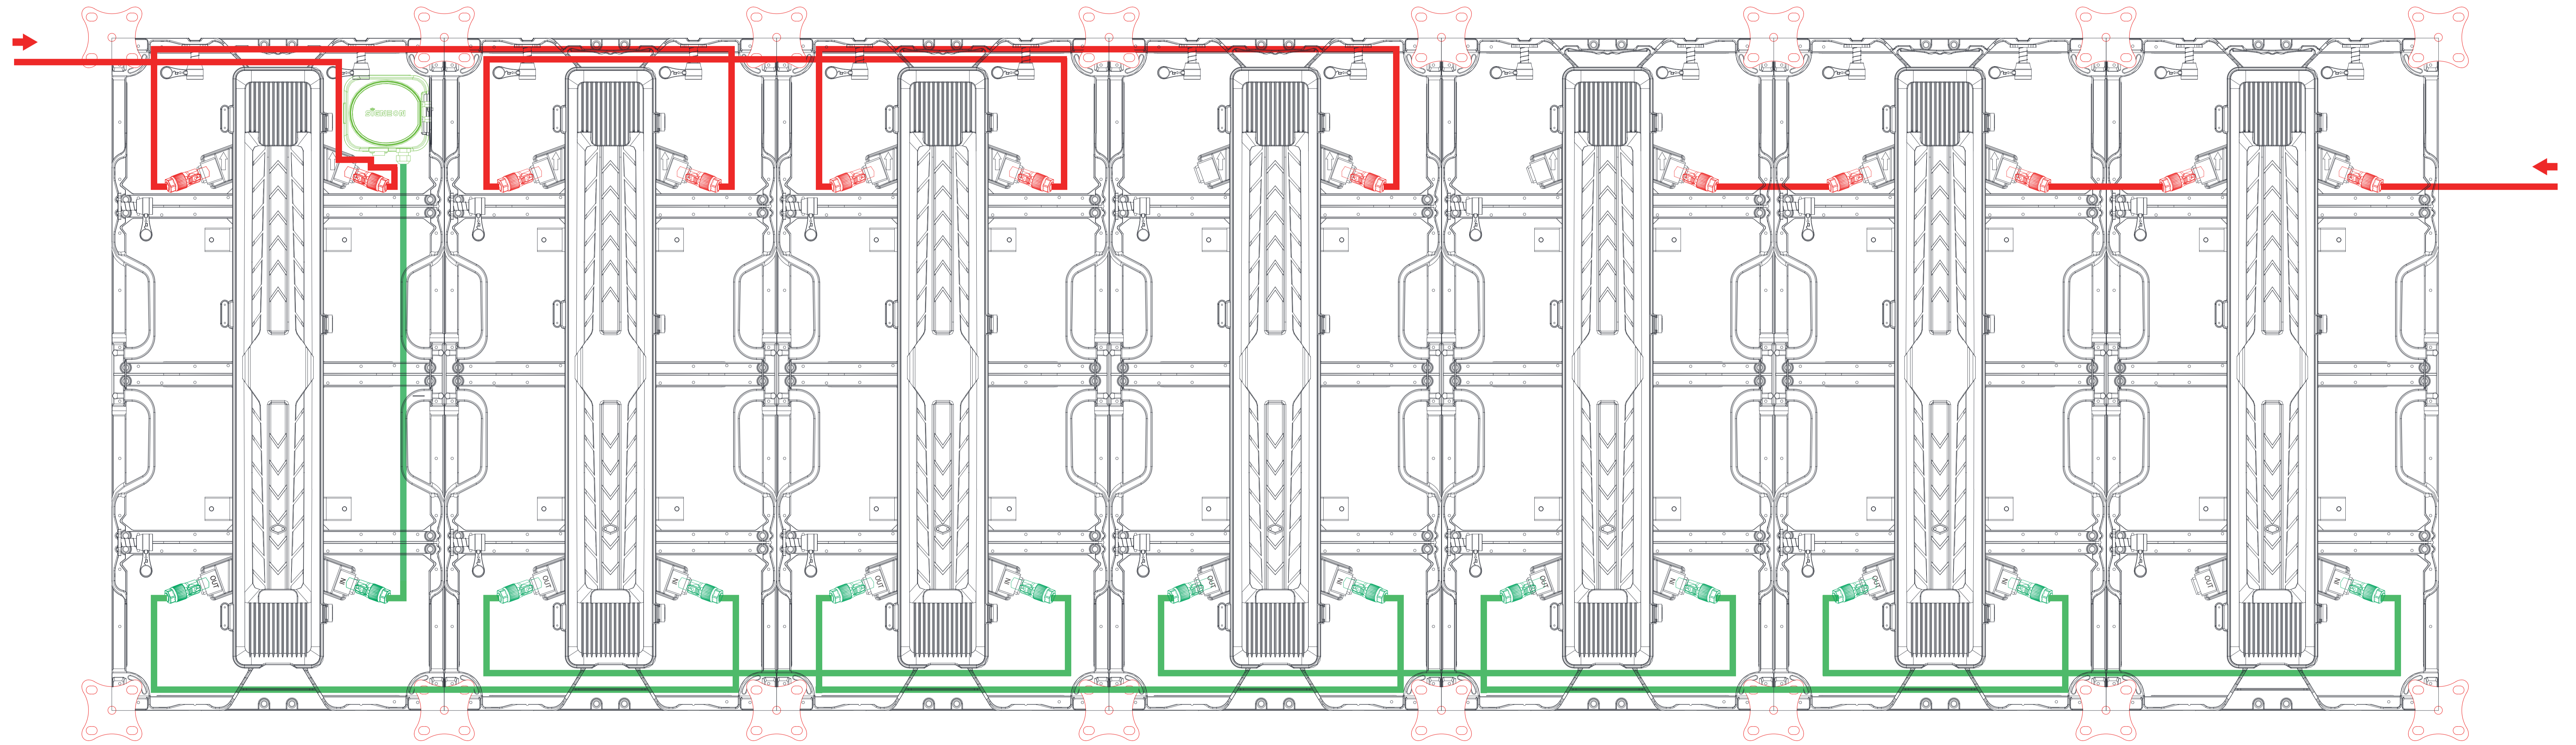

BACK

MARK	REASONABLE REVISIONS	REV. DATE	SIGN
△1	FIRST ISSUE	-	-
△2	-	-	-
△3	-	-	-

— AC Cable  
— DATA Cable

7 X 1			WEIGHT	98kg	1		
NO	DESCRIPTION		MAT'L	COLOR	Q'TY	REMARKS	
	DESIGNED	CHECKED	APPROVED	THIRD ANGLE PROJECTION	SCALE: 1/1	DATE : -	
	-				UNIT: A3	PAGE : /	
ISUNG CO., LTD.			MODEL :	AOM39101		BOM NO : -	

MARK	REASONABLE REVISIONS	REV. DATE	SIGN
△	FIRST ISSUE	-	-
△	-	-	-
△	-	-	-

FRONT

 AC Cable  
 DATA Cable

	7 X 1		WEIGHT	98kg	1	
NO	DESCRIPTION		MAT'L	COLOR	Q'TY	REMARKS
	DESIGNED	CHECKED	APPROVED	THIRD ANGLE PROJECTION		SCALE: 1/1
	-			UNIT: A3		DATE : -
ISUNG CO., LTD.			MODEL : AOM39101		PAGE : /	
					BOM NO : -	