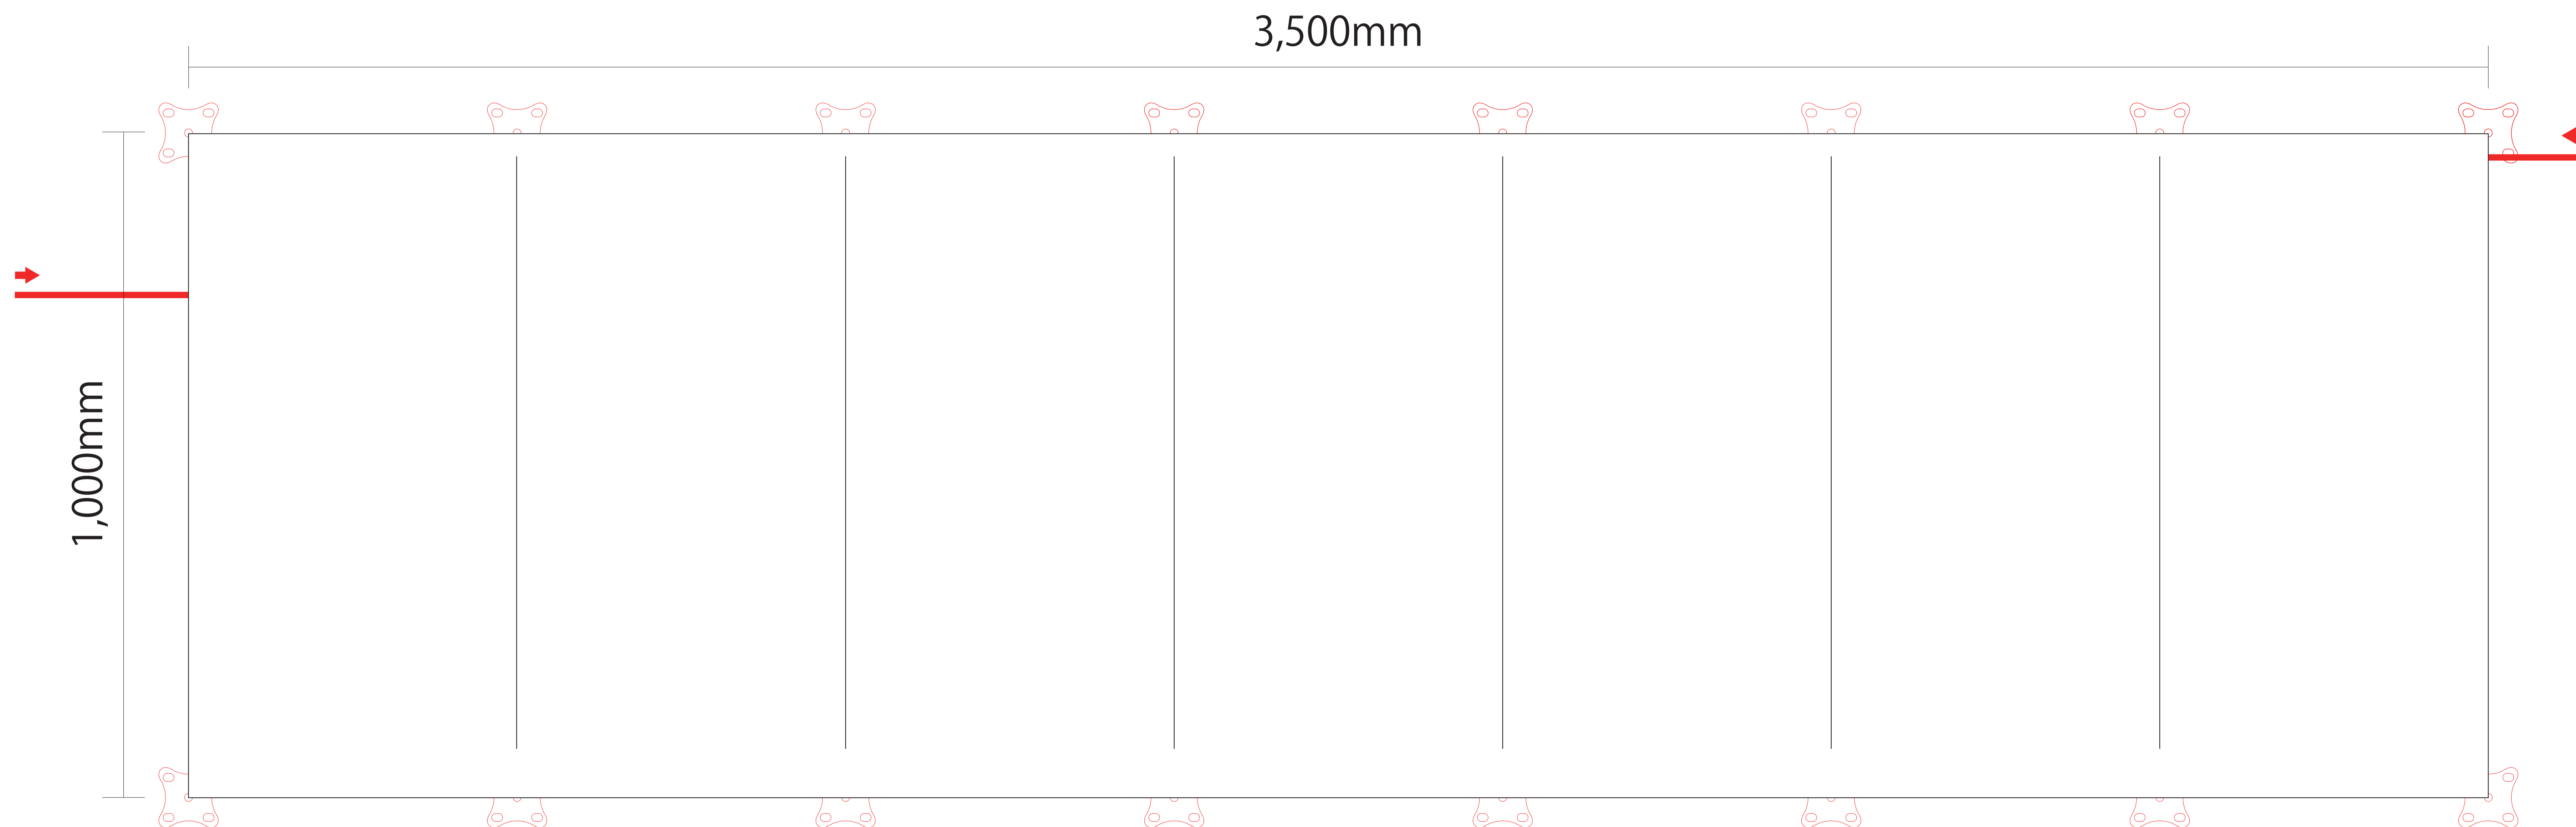

BACK

MARK	REASONABLE REVISIONS	REV. DATE	SIGN
△1	FIRST ISSUE	-	-
△2	-	-	-
△3	-	-	-

— AC Cable  
— DATA Cable

7 X 1			WEIGHT	98kg	1		
NO	DESCRIPTION		MAT'L	COLOR	Q'TY	REMARKS	
	DESIGNED	CHECKED	APPROVED	THIRD ANGLE PROJECTION	SCALE: 1/1	DATE : -	
	-				UNIT: A3	PAGE : /	
ISUNG CO., LTD.			MODEL :	AOM39101		BOM NO : -	

MARK	REASONABLE REVISIONS	REV. DATE	SIGN
△	FIRST ISSUE	-	-
△	-	-	-
△	-	-	-

FRONT

 AC Cable  
 DATA Cable

	7 X 1		WEIGHT	98kg	1	
NO	DESCRIPTION		MAT'L	COLOR	Q'TY	REMARKS
	DESIGNED	CHECKED	APPROVED	THIRD ANGLE PROJECTION		SCALE: 1/1
	-			UNIT: A3		DATE : -
ISUNG CO., LTD.			MODEL : AOM39101		PAGE : /	
					BOM NO : -	